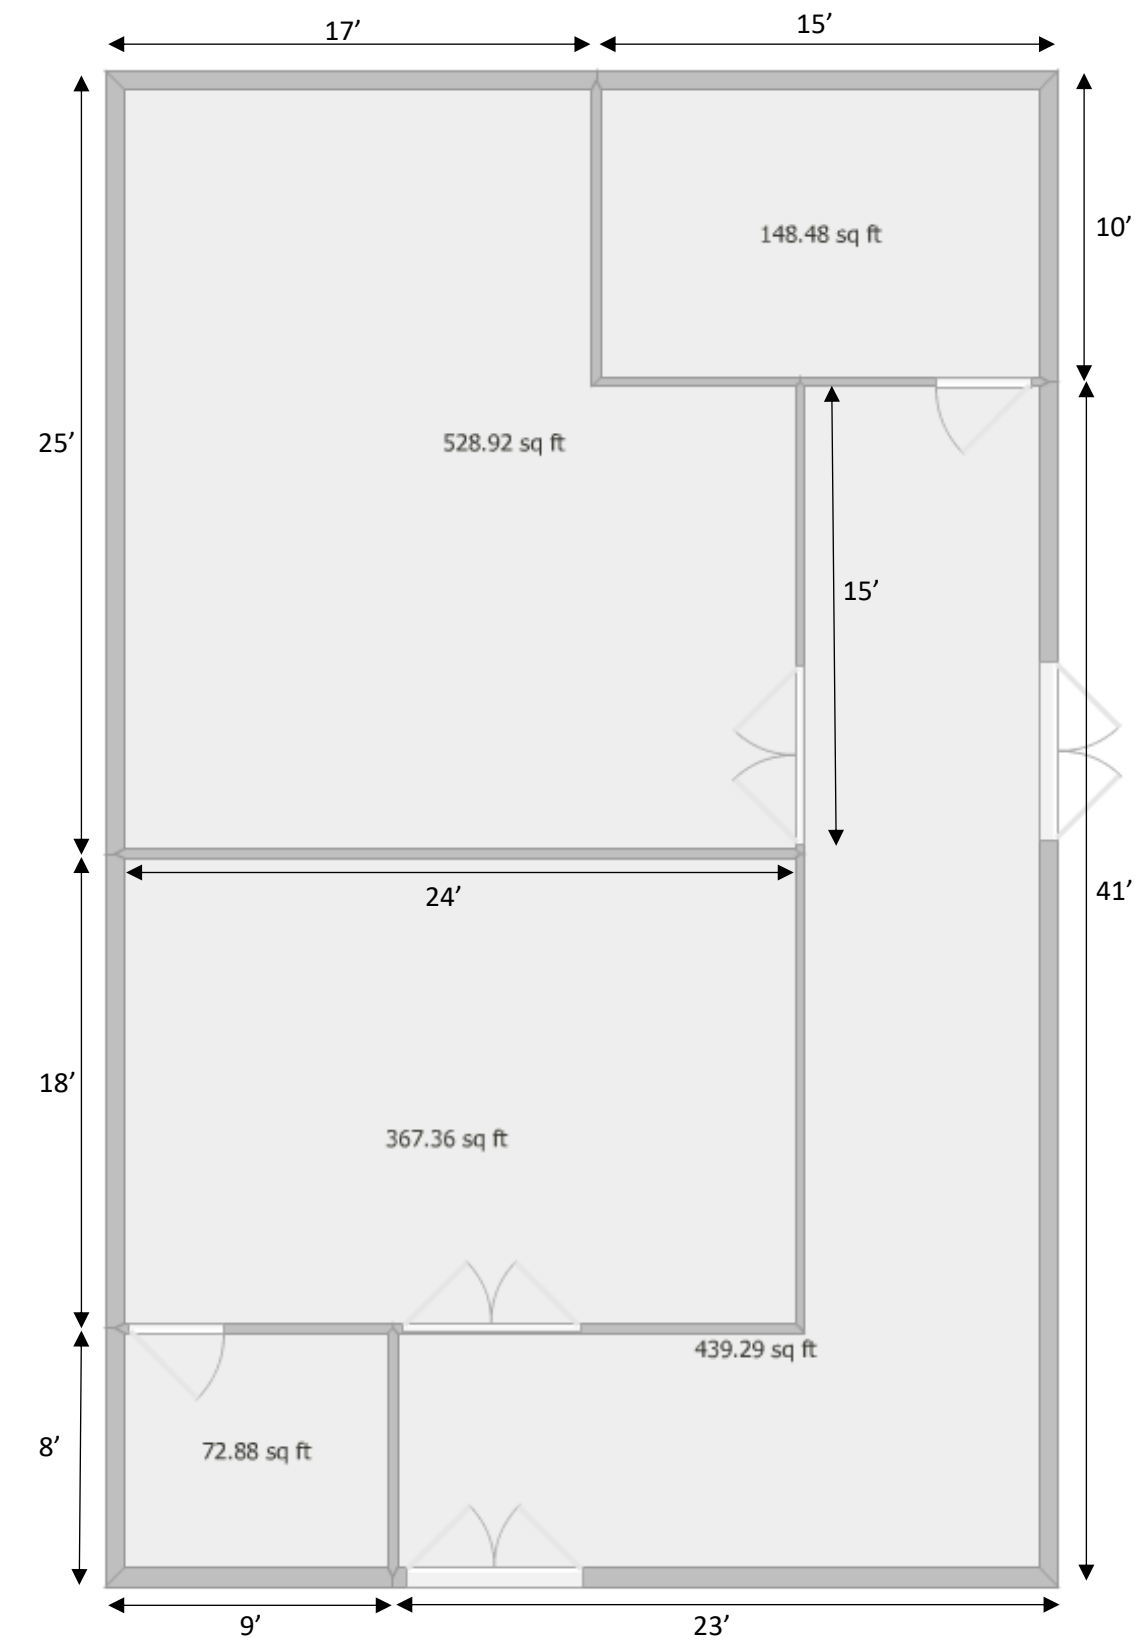

Incubation Centre IIT Patna	Right Hand Block	All dimensions are in feet.
-----------------------------	------------------	-----------------------------

Image 1

Image 2

Partition plan changes

Incubation Centre IIT Patna	Left hand block	All dimensions are in feet.
-----------------------------	-----------------	-----------------------------